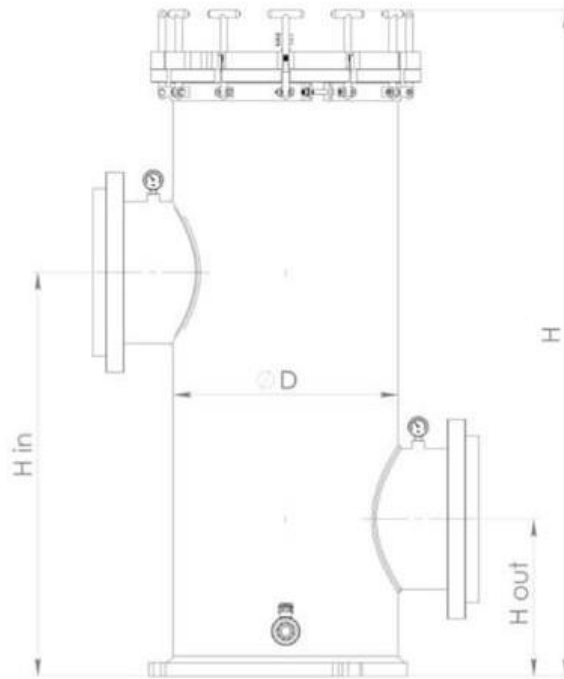

MAT Strainers are installed at the pump suction side, before pump inlet connection where water enters and is pre-filtered while flowing

through the strainer cartridge inside the strainer holder.

MAT Strainer mesh size is 5mm and the material used is HDPE for Strainer body and SS316 & acrylic for the cover quick open/close mechanism. HDPE is selected especially to be utilized thanks to its corrosion resistant features and its higher strength to density ratio.

MAT Basket Strainers Specifications table

Flange Size		<i>DN</i>	125	200	300	350
Height (max)	H*	<i>mm</i>	925	940	1330	1470
Inlet Level	Hin*	<i>mm</i>	460	505	775	960
Outlet Level	Hout*	<i>mm</i>	305	350	280	577
Body Diameter	ØD*	<i>mm</i>	400	400	500	500
Width (max)	A*	<i>mm</i>	630	650	760	780
Flowrate	max	<i>m³/ hr</i>	60	300	400	900
Mesh Size		<i>mm</i>	5			
Dry Weight		<i>kg</i>	50	52	113	122
Operational Weight		<i>kg</i>	125	130	290	325
Material			HDPE/Acrylic/StainlessSteel			

*with reference to the Dimensions Drawing

Dimensions of Strainer

TURKEY, IZMIR

Address: Istikbal Cad. 120 Güzelbahçe, İzmir
Phone: (+90)232 234 24 04
email: info@matglobal.tech

UAE, DUBAI

Address: Austria Business Center
PO BOX: 126732
Phone: (+971)445 497 43
email: info@matglobal.tech