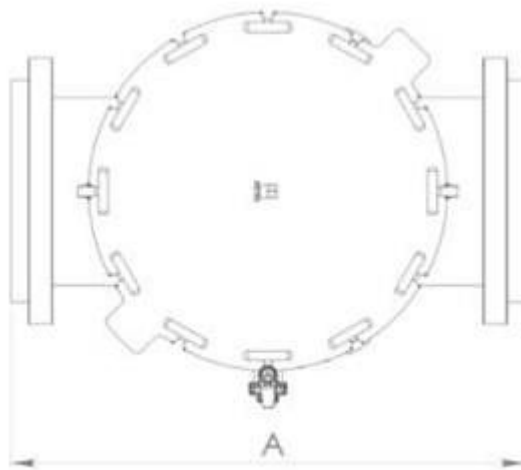

Dimensions of Strainer